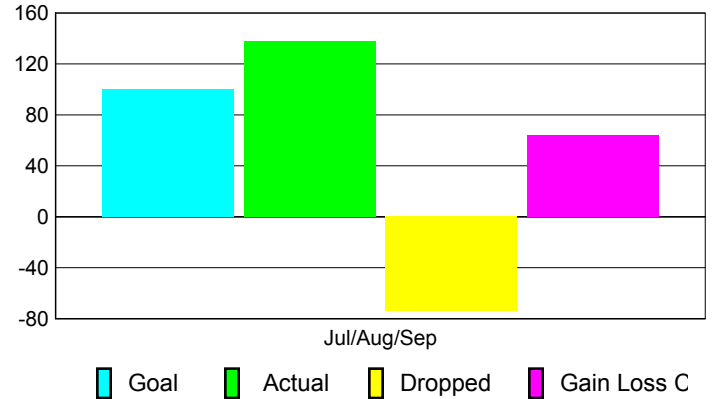

Membership Results 2010-2011

Goal, New, Dropped, Gain/Loss

Comparison of Membership Gain/Loss

Current Year Compared to the Previous Year