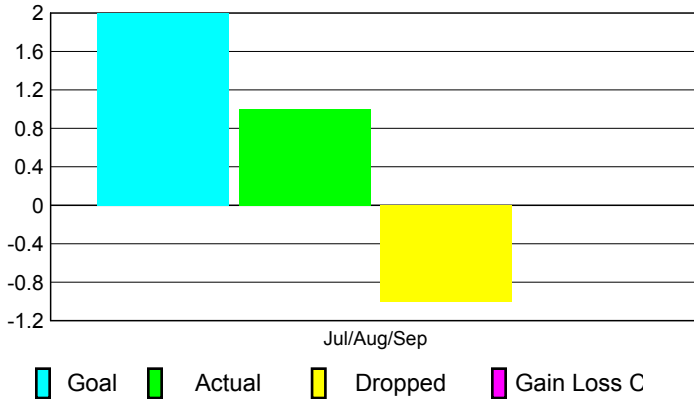

2010-2011 GMT Reports for District (or Undistricted) **District 324E5**

GMT: Adv K G RAMA KRISHNA MUR

Location: INDIA

GMT CA: 6

CLUBS

Club Results
2010-2011

Clubs
2009-2010

Month	New Club Goal	Actual New Clubs	Actual Dropped Clubs	Gain/Loss of Clubs	Gain/Loss of Clubs
Jul/Aug/Sep	2	1	-1	0	0
Totals	2	1	-1	0	0

Club Results 2010-2011

Goal, New, Dropped, Gain/Loss

Comparison of Club Gain/Loss

Current Year Compared to the Previous Year

YTD Status Quo Clubs 2010-2011

Status Quo Clubs Compared to Status Quo Members

MEMBERSHIP